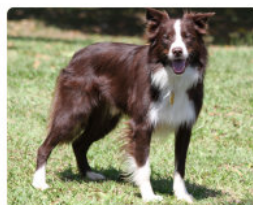

## Madona Black Poison

PAI

HD A

**Parker**  
Portal do Border Hundewelt  
CEA NORMAL P.P.

Avô

HD A

**Rusty F.A.A.S.**  
CEA NORMAL

Avó

Bisavô

HD A (OFA Excellent)

**Typical Trendsetter  
of Pinewood Country**  
CEA/TNS/CL - NORMAL P.P.

Bisavó

HD A A

**Darkwind  
Heather's Ace**  
CEA NORMAL

MÃE

HD A